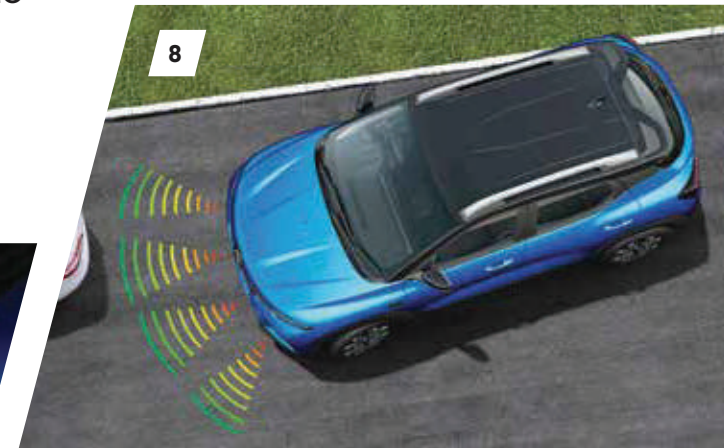

electrical

smart add-ons that bring security, convenience and vibrancy

1. wireless charger

charge compatible mobile phones wirelessly on the pad

2. ambient lighting

enhance the interiors with mood lights

3. air purifier

breathe the cleanest of air inside

4. illuminated gear knob

add glow and charm to the gear knob

5. trunk light

for better visibility while accessing the trunk

6. puddle lamp

for a better view while alighting the car in the dark

7. illuminated scuff plate

welcome your friends and family into your car with luxury and style

8. front parking sensor

helps park easily even in the tightest spots