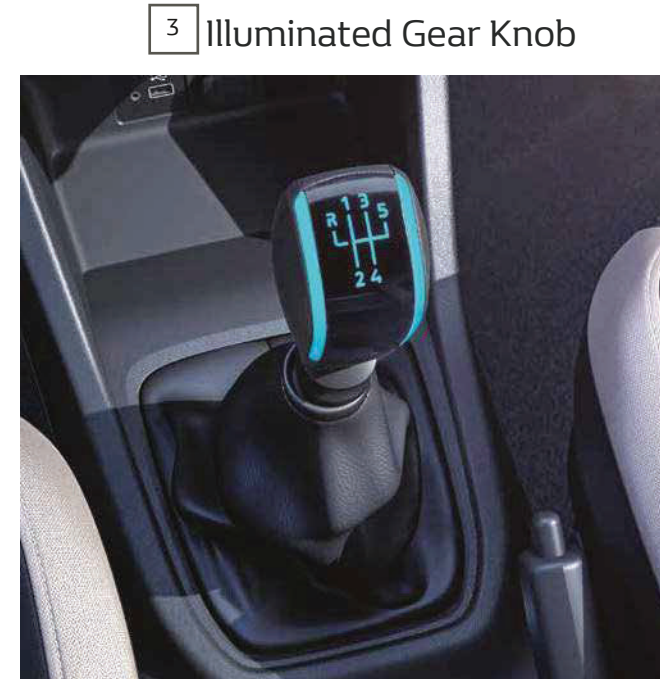

1.2 Carpet Mat – Beige

1.3 Designer Mat

1.4 Lorem ipsum

1.6 3D Mat

1.5 PVC Transparent

ELECTRICAL

PEP UP YOUR CAR'S VIBRANCY OR ENHANCE YOUR SAFETY WITH THESE ACCESSORIES.

1. Ambient Lighting
2. Illuminated Logo
3. Illuminated Gear Knob
 - Adds glow and charm to the gear knob
4. ORVM Bliker
5. Puddle Lamp
6. Illuminated Scuff Plate

1 Ambient Lighting

INTERIOR

2. Trunk Mat

The tough and flexible Trunk Mat allows you to extend the boot space for 5 seat and 6 seat configurations to carry a wide variety of items, while protecting your car's carpet from daily wear and tear.