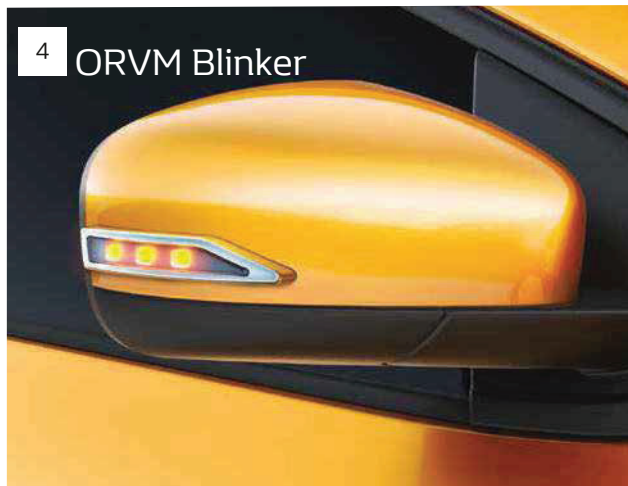

1.2 Carpet Mat – Beige

1.3 Designer Mat

1.4 Lorem ipsum

1.6 3D Mat

1.5 PVC Transparent

ELECTRICAL

PEP UP YOUR CAR'S VIBRANCY OR ENHANCE YOUR SAFETY WITH THESE ACCESSORIES.

1. Ambient Lighting
2. Illuminated Logo
3. Illuminated Gear Knob
 - Adds glow and charm to the gear knob
4. ORVM Bliker
5. Puddle Lamp
6. Illuminated Scuff Plate

1 Ambient Lighting

INTERIOR

2. Trunk Mat

The tough and flexible Trunk Mat allows you to extend the boot space for 5 seat and 6 seat configurations to carry a wide variety of items, while protecting your car's carpet from daily wear and tear.