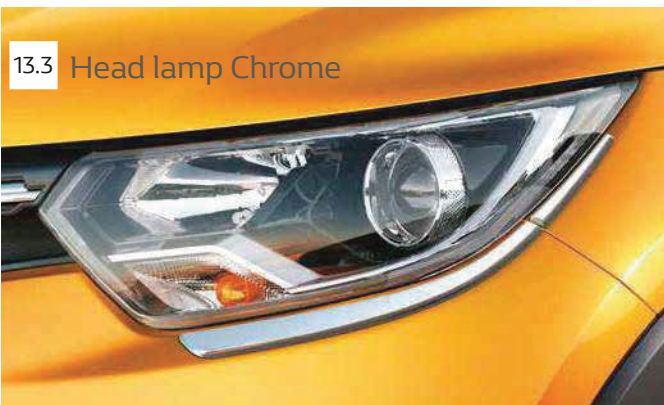

EXTERIOR

13. Chrome contour parts

13.1 Door Handle Chrome

13.2 Front Grille Chrome Garnish

13.3 Head lamp Chrome

13.4 ORVM Chrome

13.5 Tail Gate Chrome

13.6 Tail Lamp Chrome

13.7 Window Frame Kit