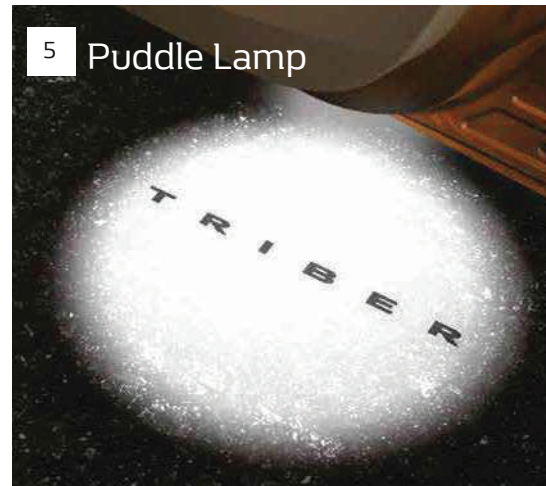

1.2 Carpet Mat – Beige

1.3 Designer Mat

1.4 Lorem ipsum

1.6 3D Mat

1.5 PVC Transparent

ELECTRICAL

PEP UP YOUR CAR'S VIBRANCY OR ENHANCE YOUR SAFETY WITH THESE ACCESSORIES.

1. Ambient Lighting
2. Illuminated Logo
3. Illuminated Gear Knob
 - Adds glow and charm to the gear knob
4. ORVM Bliker
5. Puddle Lamp
6. Illuminated Scuff Plate