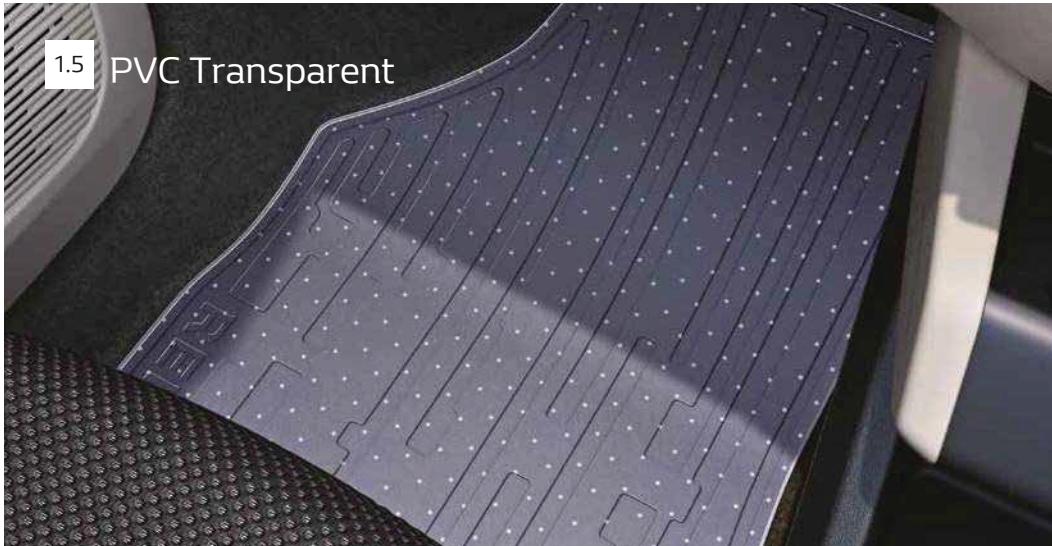

1.5 PVC Transparent