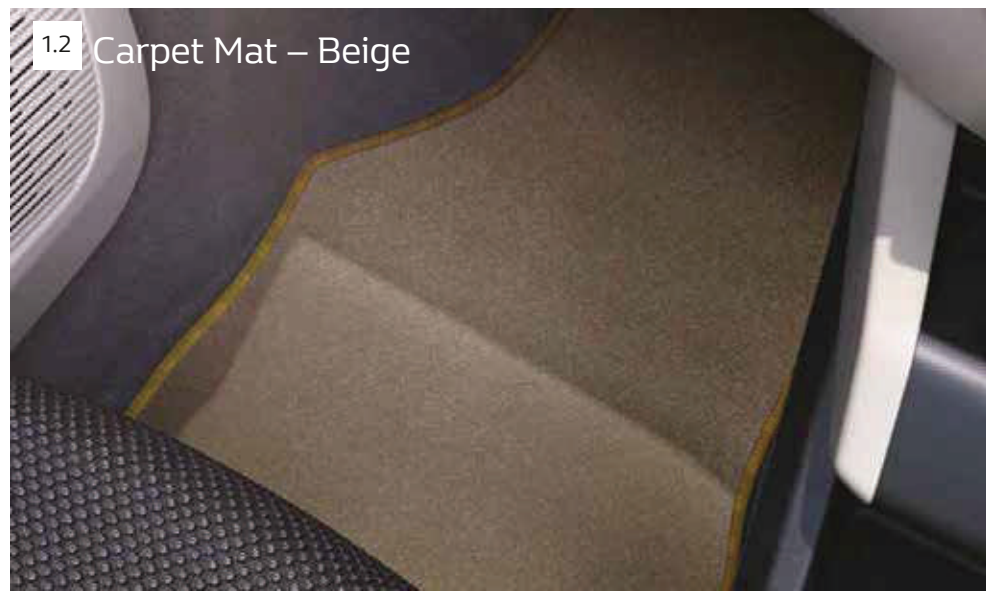

13.7 Window Frame Kit

1.2 Carpet Mat – Beige